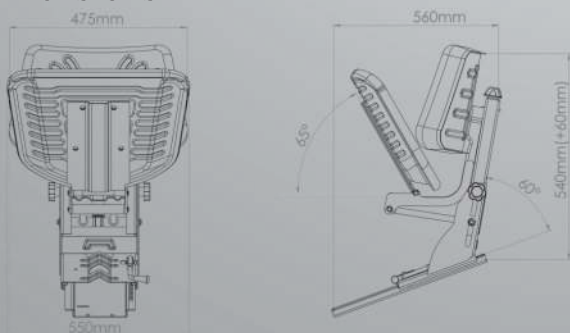

Dimensions

ST 105

Technical Specification

Mechanical Suspension	●
Weight Adjustment	60-120 Kgs
Suspension Stroke	80 mm
Slide Travel	◆
Angle Adjustment	◆
Angle Degrees	◆
Height Adjustment	◆
Hight Travel Distance	◆
Foldable Armrest	○
Backrest Adjustment	◆
Vinly Trim (Color Options)	■ ■ ■ ■
Fabric Trim	◆
Seat Belt	○
Packing Size	260-480-580 mm

Dimensions

ST 106

- Standard
- Optional
- ◆ Not Available

-All measurements in diagrams in mm. We reserve the right to make technical and dimensional changes.

Technical Specification

Mechanical Suspension	●
Weight Adjustment	60-120 Kgs
Suspension Stroke	80 mm
Slide Travel	150 mm
Angle Adjustment	◆
Angle Degrees	◆
Height Adjustment	◆
Hight Travel Distance	◆
Foldable Armrest	◆
Backrest Adjustment	◆
Vinly Trim (Color Options)	■ ■ ■ ■
Fabric Trim	◆
Seat Belt	○
Packing Size	260-480-580 mm

Dimensions

ST 107

ST 108

Technical Specification

Mechanical Suspension	●
Weight Adjustment	60-120 Kgs
Suspension Stroke	80 mm
Slide Travel	285 mm
Angle Adjustment	◆
Angle Degrees	◆
Height Adjustment	◆
Hight Travel Distance	0-60 mm
Foldable Armrest	○
Backrest Adjustment	◆
Vinly Trim (Color Options)	■ ■ ■ ■
Fabric Trim	◆
Seat Belt	●
Packing Size	285-370-555 mm

Dimensions

ST 182

Technical Specification

Mechanical Suspension	●
Weight Adjustment	60-120 Kgs
Suspension Stroke	80 mm
Slide Travel	150 mm
Angle Adjustment	◆
Angle Degrees	◆
Height Adjustment	◆
Hight Travel Distance	◆
Foldable Armrest	●
Backrest Adjustment	◆
Vinly Trim (Color Options)	■ ■ ■ ■
Fabric Trim	◆
Seat Belt	○
Packing Size	260-480-580 mm