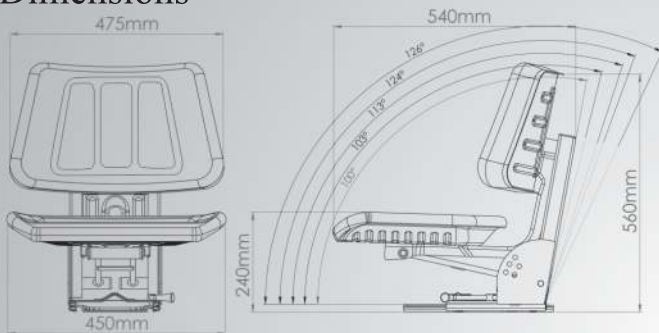

Dimensions

ST 115

Technical Specification

Mechanical Suspension	●
Weight Adjustment	60-120 Kgs
Suspension Stroke	80 mm
Slide Travel	150 mm
Angle Adjustment	◆
Angle Degrees	◆
Height Adjustment	◆
Hight Travel Distance	◆
Foldable Cushion	●
Backrest Adjustment	◆
Vinly Trim (Color Options)	■ ■ ■ ■
Fabric Trim	◆
Seat Belt	○
Packing Size	285-370-555 mm

Dimensions

ST 141

- Standard
- Optional
- ◆ Not Available

-All measurements in diagrams in mm. We reserve the right to make technical and dimensional changes.

Technical Specification

Mechanical Suspension	●
Weight Adjustment	60-120 Kgs
Suspension Stroke	80 mm
Slide Travel	150 mm
Angle Adjustment	●
Angle Degrees	100°-103°-113°-124°-126°
Height Adjustment	◆
Height Travel Distance	◆
Foldable Armrest	○
Backrest Adjustment	◆
Vinly Trim (Color Options)	■ ■ ■ ■
Fabric Trim	◆
Seat Belt	○
Packing Size	260-480-580 mm

Dimensions

ST 116

Technical Specification

Mechanical Suspension	●
Weight Adjustment	60-120 Kgs
Suspension Stroke	80 mm
Slide Travel	150 mm
Angle Adjustment	●
Angle Degrees	100°-103°-113°-124°-126°
Height Adjustment	◆
Height Travel Distance	◆
Foldable Armrest	◆
Backrest Adjustment	◆
Vinly Trim (Color Options)	■ ■ ■ ■
Fabric Trim	◆
Seat Belt	○
Packing Size	260-480-580 mm

Dimensions

ST 117

Technical Specification

Mechanical Suspension	◆
Weight Adjustment	◆
Suspension Stroke	◆
Slide Travel	◆
Angle Adjustment	◆
Angle Degrees	◆
Height Adjustment	◆
Hight Travel Distance	◆
Foldable Armrest	○
Backrest Adjustment	◆
Vinly Trim (Color Options)	■ ■ ■ ■
Fabric Trim	◆
Seat Belt	○
Packing Size	260-480-580 mm