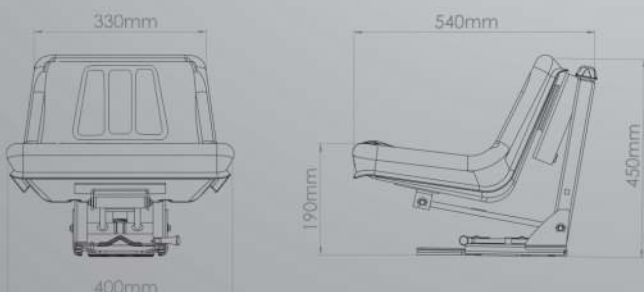

Dimensions

ST 182

Technical Specification

Mechanical Suspension	●
Weight Adjustment	60-120 Kgs
Suspension Stroke	80 mm
Slide Travel	150 mm
Angle Adjustment	◆
Angle Degrees	◆
Height Adjustment	◆
Hight Travel Distance	◆
Foldable Armrest	●
Backrest Adjustment	◆
Vinly Trim (Color Options)	■ ■ ■ ■
Fabric Trim	◆
Seat Belt	○
Packing Size	260-480-580 mm

Dimensions

ST 115

Technical Specification

Mechanical Suspension	●
Weight Adjustment	60-120 Kgs
Suspension Stroke	80 mm
Slide Travel	150 mm
Angle Adjustment	◆
Angle Degrees	◆
Height Adjustment	◆
Hight Travel Distance	◆
Foldable Cushion	●
Backrest Adjustment	◆
Vinly Trim (Color Options)	■ ■ ■ ■
Fabric Trim	◆
Seat Belt	○
Packing Size	285-370-555 mm

Dimensions

ST 141

- Standard
- Optional
- ◆ Not Available

-All measurements in diagrams in mm. We reserve the right to make technical and dimensional changes.

Technical Specification

Mechanical Suspension	●
Weight Adjustment	60-120 Kgs
Suspension Stroke	80 mm
Slide Travel	150 mm
Angle Adjustment	●
Angle Degrees	100°-103°-113°-124°-126°
Height Adjustment	◆
Height Travel Distance	◆
Foldable Armrest	○
Backrest Adjustment	◆
Vinly Trim (Color Options)	■ ■ ■ ■
Fabric Trim	◆
Seat Belt	○
Packing Size	260-480-580 mm

Dimensions

ST 116

Technical Specification

Mechanical Suspension	●
Weight Adjustment	60-120 Kgs
Suspension Stroke	80 mm
Slide Travel	150 mm
Angle Adjustment	●
Angle Degrees	100°-103°-113°-124°-126°
Height Adjustment	◆
Height Travel Distance	◆
Foldable Armrest	◆
Backrest Adjustment	◆
Vinly Trim (Color Options)	■ ■ ■ ■
Fabric Trim	◆
Seat Belt	○
Packing Size	260-480-580 mm