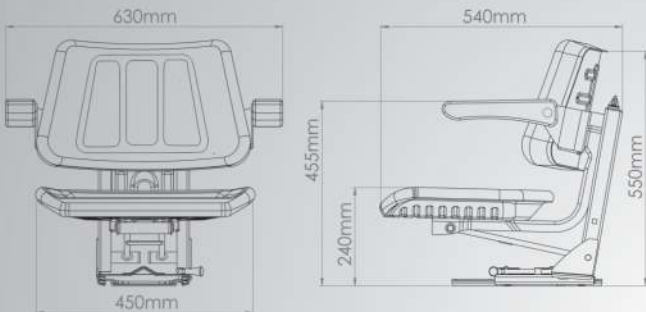

Dimensions

ST 107

ST 108

Technical Specification

Mechanical Suspension	●
Weight Adjustment	60-120 Kgs
Suspension Stroke	80 mm
Slide Travel	285 mm
Angle Adjustment	◆
Angle Degrees	◆
Height Adjustment	◆
Hight Travel Distance	0-60 mm
Foldable Armrest	○
Backrest Adjustment	◆
Vinly Trim (Color Options)	■ ■ ■ ■
Fabric Trim	◆
Seat Belt	●
Packing Size	285-370-555 mm

Dimensions

ST 182

Technical Specification

Mechanical Suspension	●
Weight Adjustment	60-120 Kgs
Suspension Stroke	80 mm
Slide Travel	150 mm
Angle Adjustment	◆
Angle Degrees	◆
Height Adjustment	◆
Hight Travel Distance	◆
Foldable Armrest	●
Backrest Adjustment	◆
Vinly Trim (Color Options)	■ ■ ■ ■
Fabric Trim	◆
Seat Belt	○
Packing Size	260-480-580 mm

Dimensions

ST 115

Technical Specification

Mechanical Suspension	●
Weight Adjustment	60-120 Kgs
Suspension Stroke	80 mm
Slide Travel	150 mm
Angle Adjustment	◆
Angle Degrees	◆
Height Adjustment	◆
Hight Travel Distance	◆
Foldable Cushion	●
Backrest Adjustment	◆
Vinly Trim (Color Options)	■ ■ ■ ■
Fabric Trim	◆
Seat Belt	○
Packing Size	285-370-555 mm

Dimensions

ST 141

- Standard
- Optional
- ◆ Not Available

-All measurements in diagrams in mm. We reserve the right to make technical and dimensional changes.

Technical Specification

Mechanical Suspension	●
Weight Adjustment	60-120 Kgs
Suspension Stroke	80 mm
Slide Travel	150 mm
Angle Adjustment	●
Angle Degrees	100°-103°-113°-124°-126°
Height Adjustment	◆
Height Travel Distance	◆
Foldable Armrest	○
Backrest Adjustment	◆
Vinly Trim (Color Options)	■ ■ ■ ■
Fabric Trim	◆
Seat Belt	○
Packing Size	260-480-580 mm