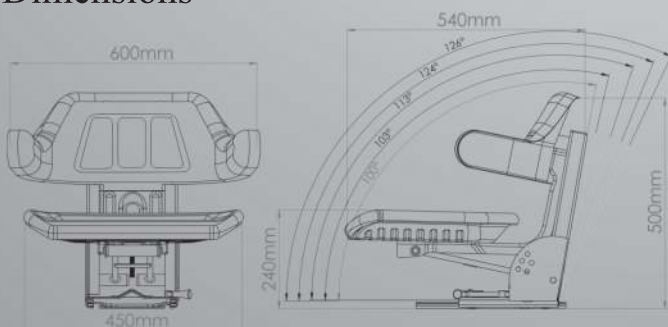

Dimensions

ST 141

- Standard
- Optional
- ◆ Not Available

-All measurements in diagrams in mm. We reserve the right to make technical and dimensional changes.

Technical Specification

Mechanical Suspension	●
Weight Adjustment	60-120 Kgs
Suspension Stroke	80 mm
Slide Travel	150 mm
Angle Adjustment	●
Angle Degrees	100°-103°-113°-124°-126°
Height Adjustment	◆
Height Travel Distance	◆
Foldable Armrest	○
Backrest Adjustment	◆
Vinly Trim (Color Options)	■ ■ ■ ■
Fabric Trim	◆
Seat Belt	○
Packing Size	260-480-580 mm

Dimensions

ST 116

Technical Specification

Mechanical Suspension	●
Weight Adjustment	60-120 Kgs
Suspension Stroke	80 mm
Slide Travel	150 mm
Angle Adjustment	●
Angle Degrees	100°-103°-113°-124°-126°
Height Adjustment	◆
Height Travel Distance	◆
Foldable Armrest	◆
Backrest Adjustment	◆
Vinly Trim (Color Options)	■ ■ ■ ■
Fabric Trim	◆
Seat Belt	○
Packing Size	260-480-580 mm

Dimensions

ST 117

Technical Specification

Mechanical Suspension	◆
Weight Adjustment	◆
Suspension Stroke	◆
Slide Travel	◆
Angle Adjustment	◆
Angle Degrees	◆
Height Adjustment	◆
Hight Travel Distance	◆
Foldable Armrest	○
Backrest Adjustment	◆
Vinly Trim (Color Options)	■ ■ ■ ■
Fabric Trim	◆
Seat Belt	○
Packing Size	260-480-580 mm

Dimensions

ST 110

Technical Specification

Mechanical Suspension	◆
Weight Adjustment	◆
Suspension Stroke	◆
Slide Travel	◆
Angle Adjustment	◆
Angle Degrees	◆
Height Adjustment	◆
Hight Travel Distance	◆
Foldable Armrest	◆
Backrest Adjustment	◆
Vinly Trim (Color Options)	■ ■ ■ ■
Fabric Trim	◆
Seat Belt	○
Packing Size	260-480-580 mm