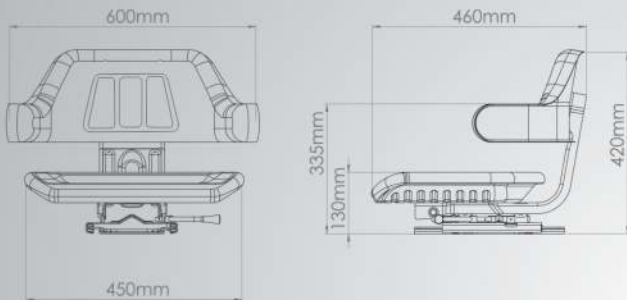

Dimensions

ST 110

Technical Specification

Mechanical Suspension	◆
Weight Adjustment	◆
Suspension Stroke	◆
Slide Travel	◆
Angle Adjustment	◆
Angle Degrees	◆
Height Adjustment	◆
Hight Travel Distance	◆
Foldable Armrest	◆
Backrest Adjustment	◆
Vinly Trim (Color Options)	■ ■ ■ ■
Fabric Trim	◆
Seat Belt	○
Packing Size	260-480-580 mm

Dimensions

ST 111

- Standard
- Optional
- ◆ Not Available

-All measurements in diagrams in mm. We reserve the right to make technical and dimensional changes.

Technical Specification

Mechanical Suspension	◆
Weight Adjustment	◆
Suspension Stroke	◆
Slide Travel	150 mm
Angle Adjustment	◆
Angle Degrees	◆
Height Adjustment	◆
Hight Travel Distance	◆
Foldable Armrest	◆
Backrest Adjustment	◆
Vinly Trim (Color Options)	● ● ● ●
Fabric Trim	◆
Seat Belt	○
Packing Size	260-480-580 mm

Dimensions

ST 403

Technical Specification

Mechanical Suspension	◆
Weight Adjustment	◆
Suspension Stroke	◆
Slide Travel	150 mm
Angle Adjustment	◆
Angle Degrees	◆
Height Adjustment	◆
Hight Travel Distance	◆
Foldable Armrest	○
Backrest Adjustment	◆
Vinly Trim (Color Options)	● ● ● ●
Fabric Trim	◆
Seat Belt	○
Packing Size	260-480-580 mm

Dimensions

ST 404

Technical Specification

Mechanical Suspension	◆
Weight Adjustment	◆
Suspension Stroke	◆
Slide Travel	◆
Angle Adjustment	◆
Angle Degrees	◆
Height Adjustment	◆
Hight Travel Distance	◆
Foldable Armrest	○
Backrest Adjustment	◆
Vinly Trim (Color Options)	■ ■ ■ ■
Fabric Trim	◆
Seat Belt	○
Packing Size	260-480-580 mm