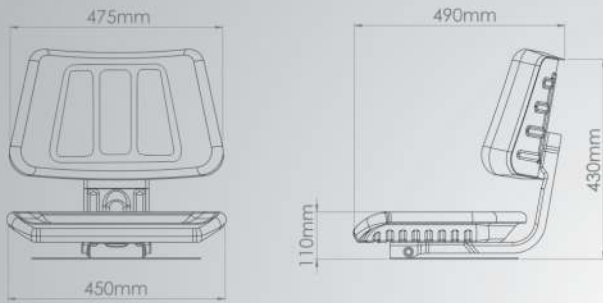

Dimensions

ST 141

- Standard
- Optional
- ◆ Not Available

-All measurements in diagrams in mm. We reserve the right to make technical and dimensional changes.

Technical Specification

Mechanical Suspension	●
Weight Adjustment	60-120 Kgs
Suspension Stroke	80 mm
Slide Travel	150 mm
Angle Adjustment	●
Angle Degrees	100°-103°-113°-124°-126°
Height Adjustment	◆
Height Travel Distance	◆
Foldable Armrest	○
Backrest Adjustment	◆
Vinly Trim (Color Options)	■ ■ ■ ■
Fabric Trim	◆
Seat Belt	○
Packing Size	260-480-580 mm

Dimensions

ST 116

Technical Specification

Mechanical Suspension	●
Weight Adjustment	60-120 Kgs
Suspension Stroke	80 mm
Slide Travel	150 mm
Angle Adjustment	●
Angle Degrees	100°-103°-113°-124°-126°
Height Adjustment	◆
Height Travel Distance	◆
Foldable Armrest	◆
Backrest Adjustment	◆
Vinly Trim (Color Options)	■ ■ ■ ■
Fabric Trim	◆
Seat Belt	○
Packing Size	260-480-580 mm

Dimensions

ST 117

Technical Specification

Mechanical Suspension	◆
Weight Adjustment	◆
Suspension Stroke	◆
Slide Travel	◆
Angle Adjustment	◆
Angle Degrees	◆
Height Adjustment	◆
Hight Travel Distance	◆
Foldable Armrest	○
Backrest Adjustment	◆
Vinly Trim (Color Options)	■ ■ ■ ■
Fabric Trim	◆
Seat Belt	○
Packing Size	260-480-580 mm

Dimensions

ST 110

Technical Specification

Mechanical Suspension	◆
Weight Adjustment	◆
Suspension Stroke	◆
Slide Travel	◆
Angle Adjustment	◆
Angle Degrees	◆
Height Adjustment	◆
Hight Travel Distance	◆
Foldable Armrest	◆
Backrest Adjustment	◆
Vinly Trim (Color Options)	■ ■ ■ ■
Fabric Trim	◆
Seat Belt	○
Packing Size	260-480-580 mm