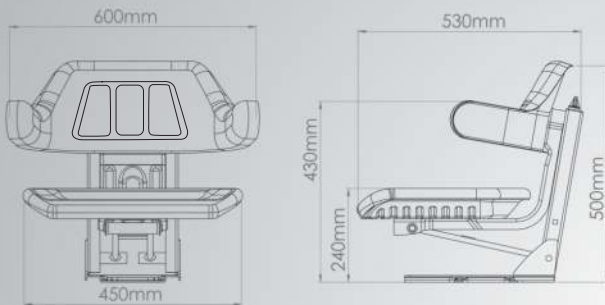

Dimensions

ST 101

Technical Specification

Mechanical Suspension	●
Weight Adjustment	60-120 Kgs
Suspension Stroke	80 mm
Slide Travel	◆
Angle Adjustment	◆
Angle Degrees	◆
Height Adjustment	◆
Hight Travel Distance	◆
Foldable Armrest	○
Backrest Adjustment	◆
Vinly Trim (Color Options)	■ ■ ■ ■
Fabric Trim	◆
Seat Belt	○
Packing Size	260-480-580 mm

Dimensions

ST 102

- Standard
- Optional
- ◆ Not Available

-All measurements in diagrams in mm. We reserve the right to make technical and dimensional changes.

Technical Specification

Mechanical Suspension	●
Weight Adjustment	60-120 Kgs
Suspension Stroke	80 mm
Slide Travel	150 mm
Angle Adjustment	◆
Angle Degrees	◆
Height Adjustment	◆
High Travel Distance	◆
Foldable Armrest	◆
Backrest Adjustment	◆
Vinly Trim (Color Options)	■ ■ ■ ■
Fabric Trim	◆
Seat Belt	○
Packing Size	260-480-580 mm

Dimensions

ST 104

Technical Specification

Mechanical Suspension	●
Weight Adjustment	60-120 Kgs
Suspension Stroke	80 mm
Slide Travel	◆
Angle Adjustment	◆
Angle Degrees	◆
Height Adjustment	◆
Hight Travel Distance	◆
Foldable Armrest	◆
Backrest Adjustment	◆
Vinly Trim (Color Options)	■ ■ ■ ■
Fabric Trim	◆
Seat Belt	○
Packing Size	260-480-580 mm

Dimensions

ST 105

Technical Specification

Mechanical Suspension	●
Weight Adjustment	60-120 Kgs
Suspension Stroke	80 mm
Slide Travel	◆
Angle Adjustment	◆
Angle Degrees	◆
Height Adjustment	◆
Hight Travel Distance	◆
Foldable Armrest	○
Backrest Adjustment	◆
Vinly Trim (Color Options)	■ ■ ■ ■
Fabric Trim	◆
Seat Belt	○
Packing Size	260-480-580 mm