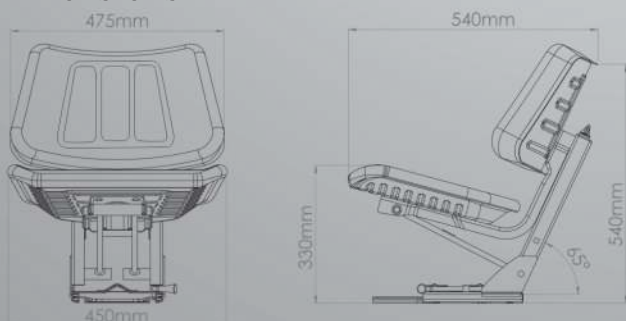

Dimensions

ST 103

Technical Specification

Mechanical Suspension	●
Weight Adjustment	60-120 Kgs
Suspension Stroke	80 mm
Slide Travel	150 mm
Angle Adjustment	◆
Angle Degrees	◆
Height Adjustment	◆
High Travel Distance	◆
Foldable Armrest	○
Backrest Adjustment	◆
Vinly Trim (Color Options)	■ ■ ■ ■
Fabric Trim	◆
Seat Belt	○
Packing Size	260-480-580 mm

Dimensions

ST 104

Technical Specification

Mechanical Suspension	●
Weight Adjustment	60-120 Kgs
Suspension Stroke	80 mm
Slide Travel	◆
Angle Adjustment	◆
Angle Degrees	◆
Height Adjustment	◆
Hight Travel Distance	◆
Foldable Armrest	◆
Backrest Adjustment	◆
Vinly Trim (Color Options)	■ ■ ■ ■
Fabric Trim	◆
Seat Belt	○
Packing Size	260-480-580 mm

Dimensions

ST 105

Technical Specification

Mechanical Suspension	●
Weight Adjustment	60-120 Kgs
Suspension Stroke	80 mm
Slide Travel	◆
Angle Adjustment	◆
Angle Degrees	◆
Height Adjustment	◆
Hight Travel Distance	◆
Foldable Armrest	○
Backrest Adjustment	◆
Vinly Trim (Color Options)	■ ■ ■ ■
Fabric Trim	◆
Seat Belt	○
Packing Size	260-480-580 mm

Dimensions

ST 106

- Standard
- Optional
- ◆ Not Available

-All measurements in diagrams in mm. We reserve the right to make technical and dimensional changes.

Technical Specification

Mechanical Suspension	●
Weight Adjustment	60-120 Kgs
Suspension Stroke	80 mm
Slide Travel	150 mm
Angle Adjustment	◆
Angle Degrees	◆
Height Adjustment	◆
Hight Travel Distance	◆
Foldable Armrest	◆
Backrest Adjustment	◆
Vinly Trim (Color Options)	■ ■ ■ ■
Fabric Trim	◆
Seat Belt	○
Packing Size	260-480-580 mm