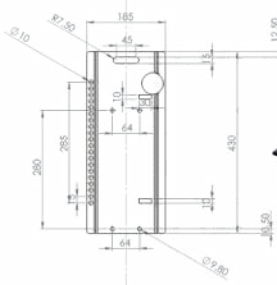

Dimensions

ST 105

Technical Specification

Mechanical Suspension	●
Weight Adjustment	60-120 Kgs
Suspension Stroke	80 mm
Slide Travel	◆
Angle Adjustment	◆
Angle Degrees	◆
Height Adjustment	◆
Hight Travel Distance	◆
Foldable Armrest	○
Backrest Adjustment	◆
Vinly Trim (Color Options)	■ ■ ■ ■
Fabric Trim	◆
Seat Belt	○
Packing Size	260-480-580 mm

Dimensions

ST 106

- Standard
- Optional
- ◆ Not Available

-All measurements in diagrams in mm. We reserve the right to make technical and dimensional changes.

Technical Specification

Mechanical Suspension	●
Weight Adjustment	60-120 Kgs
Suspension Stroke	80 mm
Slide Travel	150 mm
Angle Adjustment	◆
Angle Degrees	◆
Height Adjustment	◆
Hight Travel Distance	◆
Foldable Armrest	◆
Backrest Adjustment	◆
Vinly Trim (Color Options)	■ ■ ■ ■
Fabric Trim	◆
Seat Belt	○
Packing Size	260-480-580 mm

Dimensions

ST 107

ST 108

Technical Specification

Mechanical Suspension	●
Weight Adjustment	60-120 Kgs
Suspension Stroke	80 mm
Slide Travel	285 mm
Angle Adjustment	◆
Angle Degrees	◆
Height Adjustment	◆
Hight Travel Distance	0-60 mm
Foldable Armrest	○
Backrest Adjustment	◆
Vinly Trim (Color Options)	■ ■ ■ ■
Fabric Trim	◆
Seat Belt	●
Packing Size	285-370-555 mm

Dimensions

ST 182

Technical Specification

Mechanical Suspension	●
Weight Adjustment	60-120 Kgs
Suspension Stroke	80 mm
Slide Travel	150 mm
Angle Adjustment	◆
Angle Degrees	◆
Height Adjustment	◆
Hight Travel Distance	◆
Foldable Armrest	●
Backrest Adjustment	◆
Vinly Trim (Color Options)	■ ■ ■ ■
Fabric Trim	◆
Seat Belt	○
Packing Size	260-480-580 mm