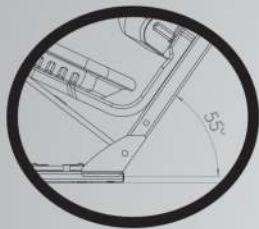

Dimensions

ST 105

Technical Specification

Mechanical Suspension	●
Weight Adjustment	60-120 Kgs
Suspension Stroke	80 mm
Slide Travel	◆
Angle Adjustment	◆
Angle Degrees	◆
Height Adjustment	◆
Hight Travel Distance	◆
Foldable Armrest	○
Backrest Adjustment	◆
Vinly Trim (Color Options)	■ ■ ■ ■
Fabric Trim	◆
Seat Belt	○
Packing Size	260-480-580 mm

Dimensions

ST 106

- Standard
- Optional
- ◆ Not Available

-All measurements in diagrams in mm. We reserve the right to make technical and dimensional changes.

Technical Specification

Mechanical Suspension	●
Weight Adjustment	60-120 Kgs
Suspension Stroke	80 mm
Slide Travel	150 mm
Angle Adjustment	◆
Angle Degrees	◆
Height Adjustment	◆
Hight Travel Distance	◆
Foldable Armrest	◆
Backrest Adjustment	◆
Vinly Trim (Color Options)	■ ■ ■ ■
Fabric Trim	◆
Seat Belt	○
Packing Size	260-480-580 mm

Dimensions

ST 107

ST 108

Technical Specification

Mechanical Suspension	●
Weight Adjustment	60-120 Kgs
Suspension Stroke	80 mm
Slide Travel	285 mm
Angle Adjustment	◆
Angle Degrees	◆
Height Adjustment	◆
Hight Travel Distance	0-60 mm
Foldable Armrest	○
Backrest Adjustment	◆
Vinly Trim (Color Options)	■ ■ ■ ■
Fabric Trim	◆
Seat Belt	●
Packing Size	285-370-555 mm

Dimensions

ST 182

Technical Specification

Mechanical Suspension	●
Weight Adjustment	60-120 Kgs
Suspension Stroke	80 mm
Slide Travel	150 mm
Angle Adjustment	◆
Angle Degrees	◆
Height Adjustment	◆
Hight Travel Distance	◆
Foldable Armrest	●
Backrest Adjustment	◆
Vinly Trim (Color Options)	■ ■ ■ ■
Fabric Trim	◆
Seat Belt	○
Packing Size	260-480-580 mm