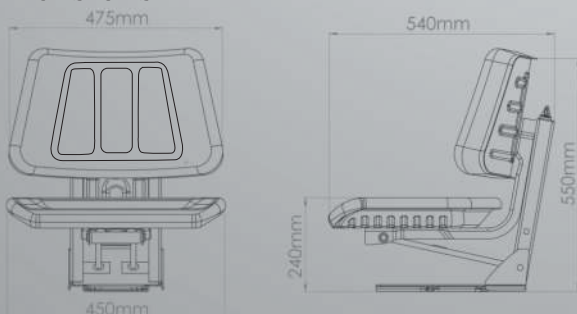

Dimensions

ST 101

Technical Specification

Mechanical Suspension	●
Weight Adjustment	60-120 Kgs
Suspension Stroke	80 mm
Slide Travel	◆
Angle Adjustment	◆
Angle Degrees	◆
Height Adjustment	◆
Hight Travel Distance	◆
Foldable Armrest	○
Backrest Adjustment	◆
Vinly Trim (Color Options)	■ ■ ■ ■
Fabric Trim	◆
Seat Belt	○
Packing Size	260-480-580 mm

Dimensions

ST 102

- Standard
- Optional
- ◆ Not Available

-All measurements in diagrams in mm. We reserve the right to make technical and dimensional changes.

Technical Specification

Mechanical Suspension	●
Weight Adjustment	60-120 Kgs
Suspension Stroke	80 mm
Slide Travel	150 mm
Angle Adjustment	◆
Angle Degrees	◆
Height Adjustment	◆
High Travel Distance	◆
Foldable Armrest	◆
Backrest Adjustment	◆
Vinly Trim (Color Options)	■ ■ ■ ■
Fabric Trim	◆
Seat Belt	○
Packing Size	260-480-580 mm

Dimensions

ST 103

Technical Specification

Mechanical Suspension	●
Weight Adjustment	60-120 Kgs
Suspension Stroke	80 mm
Slide Travel	150 mm
Angle Adjustment	◆
Angle Degrees	◆
Height Adjustment	◆
High Travel Distance	◆
Foldable Armrest	○
Backrest Adjustment	◆
Vinly Trim (Color Options)	■ ■ ■ ■
Fabric Trim	◆
Seat Belt	○
Packing Size	260-480-580 mm

Dimensions

ST 104

Technical Specification

Mechanical Suspension	●
Weight Adjustment	60-120 Kgs
Suspension Stroke	80 mm
Slide Travel	◆
Angle Adjustment	◆
Angle Degrees	◆
Height Adjustment	◆
Hight Travel Distance	◆
Foldable Armrest	◆
Backrest Adjustment	◆
Vinly Trim (Color Options)	■ ■ ■ ■
Fabric Trim	◆
Seat Belt	○
Packing Size	260-480-580 mm