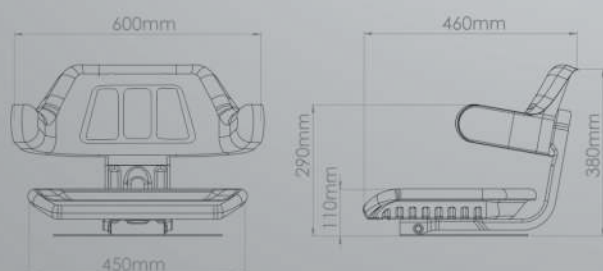

Dimensions

ST 117

Technical Specification

Mechanical Suspension	◆
Weight Adjustment	◆
Suspension Stroke	◆
Slide Travel	◆
Angle Adjustment	◆
Angle Degrees	◆
Height Adjustment	◆
Hight Travel Distance	◆
Foldable Armrest	○
Backrest Adjustment	◆
Vinly Trim (Color Options)	■ ■ ■ ■
Fabric Trim	◆
Seat Belt	○
Packing Size	260-480-580 mm

Dimensions

ST 110

Technical Specification

Mechanical Suspension	◆
Weight Adjustment	◆
Suspension Stroke	◆
Slide Travel	◆
Angle Adjustment	◆
Angle Degrees	◆
Height Adjustment	◆
Hight Travel Distance	◆
Foldable Armrest	◆
Backrest Adjustment	◆
Vinly Trim (Color Options)	■ ■ ■ ■
Fabric Trim	◆
Seat Belt	○
Packing Size	260-480-580 mm

Dimensions

ST 111

- Standard
- Optional
- ◆ Not Available

-All measurements in diagrams in mm. We reserve the right to make technical and dimensional changes.

Technical Specification

Mechanical Suspension	◆
Weight Adjustment	◆
Suspension Stroke	◆
Slide Travel	150 mm
Angle Adjustment	◆
Angle Degrees	◆
Height Adjustment	◆
Hight Travel Distance	◆
Foldable Armrest	◆
Backrest Adjustment	◆
Vinly Trim (Color Options)	● ● ● ●
Fabric Trim	◆
Seat Belt	○
Packing Size	260-480-580 mm

Dimensions

ST 403

Technical Specification

Mechanical Suspension	◆
Weight Adjustment	◆
Suspension Stroke	◆
Slide Travel	150 mm
Angle Adjustment	◆
Angle Degrees	◆
Height Adjustment	◆
Hight Travel Distance	◆
Foldable Armrest	○
Backrest Adjustment	◆
Vinly Trim (Color Options)	● ● ● ●
Fabric Trim	◆
Seat Belt	○
Packing Size	260-480-580 mm