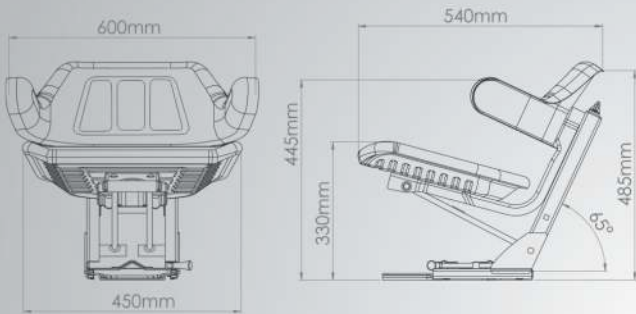

Dimensions

ST 103

Technical Specification

Mechanical Suspension	●
Weight Adjustment	60-120 Kgs
Suspension Stroke	80 mm
Slide Travel	150 mm
Angle Adjustment	◆
Angle Degrees	◆
Height Adjustment	◆
High Travel Distance	◆
Foldable Armrest	○
Backrest Adjustment	◆
Vinly Trim (Color Options)	■ ■ ■ ■
Fabric Trim	◆
Seat Belt	○
Packing Size	260-480-580 mm

Dimensions

ST 104

Technical Specification

Mechanical Suspension	●
Weight Adjustment	60-120 Kgs
Suspension Stroke	80 mm
Slide Travel	◆
Angle Adjustment	◆
Angle Degrees	◆
Height Adjustment	◆
Hight Travel Distance	◆
Foldable Armrest	◆
Backrest Adjustment	◆
Vinly Trim (Color Options)	■ ■ ■ ■
Fabric Trim	◆
Seat Belt	○
Packing Size	260-480-580 mm

Dimensions

ST 105

Technical Specification

Mechanical Suspension	●
Weight Adjustment	60-120 Kgs
Suspension Stroke	80 mm
Slide Travel	◆
Angle Adjustment	◆
Angle Degrees	◆
Height Adjustment	◆
Hight Travel Distance	◆
Foldable Armrest	○
Backrest Adjustment	◆
Vinly Trim (Color Options)	■ ■ ■ ■
Fabric Trim	◆
Seat Belt	○
Packing Size	260-480-580 mm

Dimensions

ST 106

- Standard
- Optional
- ◆ Not Available

-All measurements in diagrams in mm. We reserve the right to make technical and dimensional changes.

Technical Specification

Mechanical Suspension	●
Weight Adjustment	60-120 Kgs
Suspension Stroke	80 mm
Slide Travel	150 mm
Angle Adjustment	◆
Angle Degrees	◆
Height Adjustment	◆
Hight Travel Distance	◆
Foldable Armrest	◆
Backrest Adjustment	◆
Vinly Trim (Color Options)	■ ■ ■ ■
Fabric Trim	◆
Seat Belt	○
Packing Size	260-480-580 mm