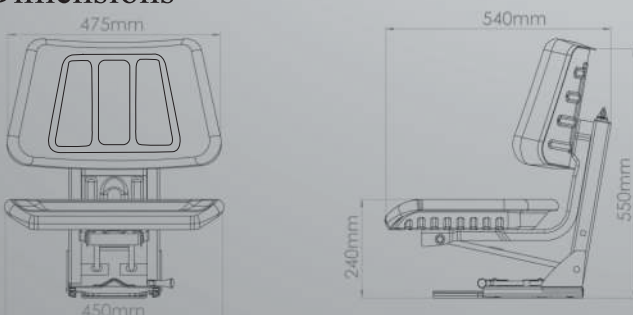

Dimensions

ST 102

- Standard
- Optional
- ◆ Not Available

-All measurements in diagrams in mm. We reserve the right to make technical and dimensional changes.

Technical Specification

Mechanical Suspension	●
Weight Adjustment	60-120 Kgs
Suspension Stroke	80 mm
Slide Travel	150 mm
Angle Adjustment	◆
Angle Degrees	◆
Height Adjustment	◆
High Travel Distance	◆
Foldable Armrest	◆
Backrest Adjustment	◆
Vinly Trim (Color Options)	■ ■ ■ ■
Fabric Trim	◆
Seat Belt	○
Packing Size	260-480-580 mm

Dimensions

ST 103

Technical Specification

Mechanical Suspension	●
Weight Adjustment	60-120 Kgs
Suspension Stroke	80 mm
Slide Travel	150 mm
Angle Adjustment	◆
Angle Degrees	◆
Height Adjustment	◆
High Travel Distance	◆
Foldable Armrest	○
Backrest Adjustment	◆
Vinly Trim (Color Options)	■ ■ ■ ■
Fabric Trim	◆
Seat Belt	○
Packing Size	260-480-580 mm

Dimensions

ST 104

Technical Specification

Mechanical Suspension	●
Weight Adjustment	60-120 Kgs
Suspension Stroke	80 mm
Slide Travel	◆
Angle Adjustment	◆
Angle Degrees	◆
Height Adjustment	◆
Hight Travel Distance	◆
Foldable Armrest	◆
Backrest Adjustment	◆
Vinly Trim (Color Options)	■ ■ ■ ■
Fabric Trim	◆
Seat Belt	○
Packing Size	260-480-580 mm

Dimensions

ST 105

Technical Specification

Mechanical Suspension	●
Weight Adjustment	60-120 Kgs
Suspension Stroke	80 mm
Slide Travel	◆
Angle Adjustment	◆
Angle Degrees	◆
Height Adjustment	◆
Hight Travel Distance	◆
Foldable Armrest	○
Backrest Adjustment	◆
Vinly Trim (Color Options)	■ ■ ■ ■
Fabric Trim	◆
Seat Belt	○
Packing Size	260-480-580 mm