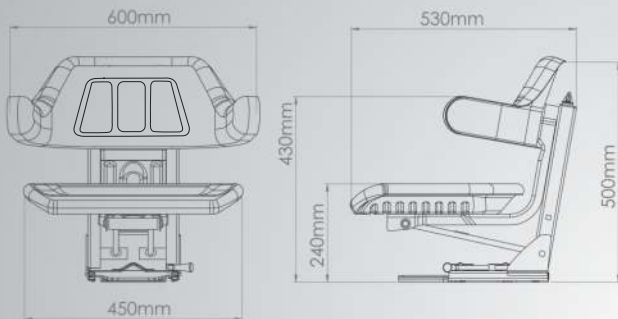

Dimensions

ST 101

Technical Specification

Mechanical Suspension	●
Weight Adjustment	60-120 Kgs
Suspension Stroke	80 mm
Slide Travel	◆
Angle Adjustment	◆
Angle Degrees	◆
Height Adjustment	◆
Hight Travel Distance	◆
Foldable Armrest	○
Backrest Adjustment	◆
Vinly Trim (Color Options)	■ ■ ■ ■
Fabric Trim	◆
Seat Belt	○
Packing Size	260-480-580 mm

Dimensions

ST 102

- Standard
- Optional
- ◆ Not Available

-All measurements in diagrams in mm. We reserve the right to make technical and dimensional changes.

Technical Specification

Mechanical Suspension	●
Weight Adjustment	60-120 Kgs
Suspension Stroke	80 mm
Slide Travel	150 mm
Angle Adjustment	◆
Angle Degrees	◆
Height Adjustment	◆
High Travel Distance	◆
Foldable Armrest	◆
Backrest Adjustment	◆
Vinly Trim (Color Options)	■ ■ ■ ■
Fabric Trim	◆
Seat Belt	○
Packing Size	260-480-580 mm

Dimensions

ST 103

Technical Specification

Mechanical Suspension	●
Weight Adjustment	60-120 Kgs
Suspension Stroke	80 mm
Slide Travel	150 mm
Angle Adjustment	◆
Angle Degrees	◆
Height Adjustment	◆
High Travel Distance	◆
Foldable Armrest	○
Backrest Adjustment	◆
Vinly Trim (Color Options)	■ ■ ■ ■
Fabric Trim	◆
Seat Belt	○
Packing Size	260-480-580 mm

Dimensions

ST 104

Technical Specification

Mechanical Suspension	●
Weight Adjustment	60-120 Kgs
Suspension Stroke	80 mm
Slide Travel	◆
Angle Adjustment	◆
Angle Degrees	◆
Height Adjustment	◆
Hight Travel Distance	◆
Foldable Armrest	◆
Backrest Adjustment	◆
Vinly Trim (Color Options)	■ ■ ■ ■
Fabric Trim	◆
Seat Belt	○
Packing Size	260-480-580 mm