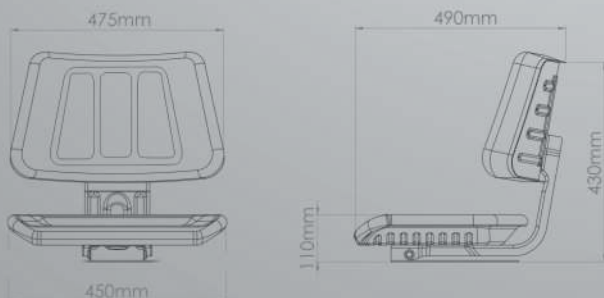

Dimensions

ST 110

Technical Specification

Mechanical Suspension	◆
Weight Adjustment	◆
Suspension Stroke	◆
Slide Travel	◆
Angle Adjustment	◆
Angle Degrees	◆
Height Adjustment	◆
Hight Travel Distance	◆
Foldable Armrest	◆
Backrest Adjustment	◆
Vinly Trim (Color Options)	■ ■ ■ ■
Fabric Trim	◆
Seat Belt	○
Packing Size	260-480-580 mm

Dimensions

ST 111

- Standard
- Optional
- ◆ Not Available

-All measurements in diagrams in mm. We reserve the right to make technical and dimensional changes.

Technical Specification

Mechanical Suspension	◆
Weight Adjustment	◆
Suspension Stroke	◆
Slide Travel	150 mm
Angle Adjustment	◆
Angle Degrees	◆
Height Adjustment	◆
Hight Travel Distance	◆
Foldable Armrest	◆
Backrest Adjustment	◆
Vinly Trim (Color Options)	● ● ● ●
Fabric Trim	◆
Seat Belt	○
Packing Size	260-480-580 mm

Dimensions

ST 403

Technical Specification

Mechanical Suspension	◆
Weight Adjustment	◆
Suspension Stroke	◆
Slide Travel	150 mm
Angle Adjustment	◆
Angle Degrees	◆
Height Adjustment	◆
Hight Travel Distance	◆
Foldable Armrest	○
Backrest Adjustment	◆
Vinly Trim (Color Options)	● ● ● ●
Fabric Trim	◆
Seat Belt	○
Packing Size	260-480-580 mm

Dimensions

ST 404

Technical Specification

Mechanical Suspension	◆
Weight Adjustment	◆
Suspension Stroke	◆
Slide Travel	◆
Angle Adjustment	◆
Angle Degrees	◆
Height Adjustment	◆
Hight Travel Distance	◆
Foldable Armrest	○
Backrest Adjustment	◆
Vinly Trim (Color Options)	■ ■ ■ ■
Fabric Trim	◆
Seat Belt	○
Packing Size	260-480-580 mm