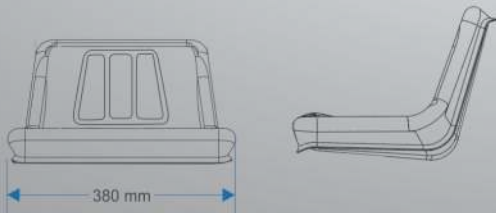

Dimensions

ST 403

Technical Specification

Mechanical Suspension	◆
Weight Adjustment	◆
Suspension Stroke	◆
Slide Travel	150 mm
Angle Adjustment	◆
Angle Degrees	◆
Height Adjustment	◆
Hight Travel Distance	◆
Foldable Armrest	○
Backrest Adjustment	◆
Vinly Trim (Color Options)	● ● ● ●
Fabric Trim	◆
Seat Belt	○
Packing Size	260-480-580 mm

Dimensions

ST 404

Technical Specification

Mechanical Suspension	◆
Weight Adjustment	◆
Suspension Stroke	◆
Slide Travel	◆
Angle Adjustment	◆
Angle Degrees	◆
Height Adjustment	◆
Hight Travel Distance	◆
Foldable Armrest	○
Backrest Adjustment	◆
Vinly Trim (Color Options)	■ ■ ■ ■
Fabric Trim	◆
Seat Belt	○
Packing Size	260-480-580 mm

Dimensions

ST 110

ST 1002

ST 1001

ST 1003

- Standard
- Optional
- ◆ Not Available

-All measurements in diagrams in mm. We reserve the right to make technical and dimensional changes.

q-mark
Professional vehicle seating systems